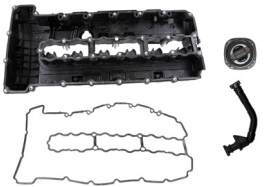

This Just In!

VALVE COVERS & KITS

Part No. VCE0103 (Valve Cover only)
Part No. VCK0103 (Kit)

Part No. VCE0104 (Valve Cover only)
Part No. VCK0104 (Kit)

Part No. VCE0105 (Valve Cover only)
Part No. VCK0105 (Kit)

Part No. VCE0106 (Valve Cover only)
Part No. VCK0106 (Kit)

Effective Date:
February 21, 2020

REIN VALVE COVERS & VALVE COVER KITS

Data available through [Activant/Epicor](#), [WHI](#), or [ShowMeTheParts.com](#)

Along with warping and cracking, many valve covers also have integrated breather valves that can fail, which leads to drivability issues and in most cases a check engine light. The only repair for this situation is often a new valve cover. This can be quite costly and as vehicles age, could become too expensive based on the value of the vehicle.