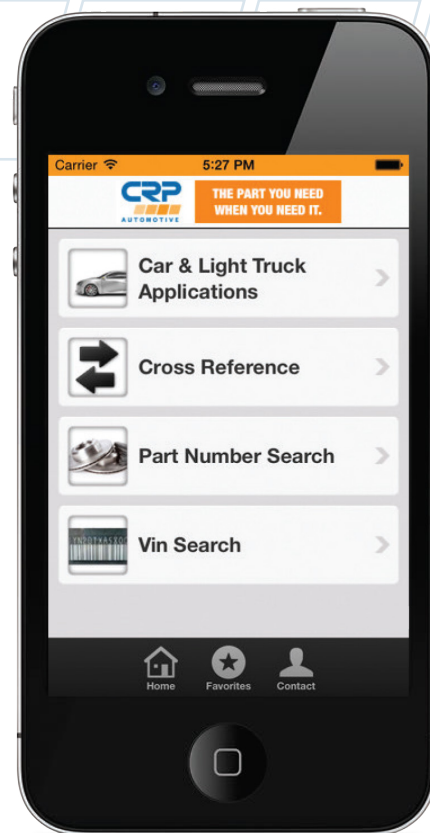

Find The Part You Need, When You Need It.

Get the **CRP Automotive** Mobile App.

It's never been easier to find the right part for the job. The **"Show Me The Parts"** mobile app for your Android™ or Apple® device has the most up-to-date parts catalog from **AAE, Rein Automotive, Pentosin, and AJUSA**.

Search by:

- Make and model
- Part number
- VIN number
- Cross-reference

DOWNLOAD THE "SHOW ME THE PARTS" MOBILE APP TODAY!

Check out our YouTube series
INSIDE the BRANDS
youtube.com/crpautomotive1
Ep. 7: Finding the Right Parts and
Fluids with our Mobile App